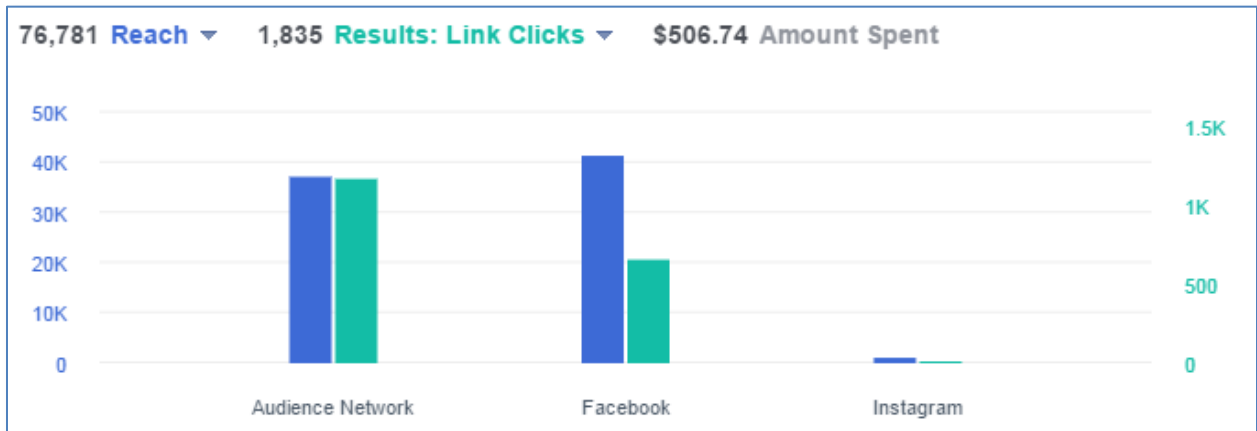

Facebook Ad

Demographic Overview

Reach and Link Clicks Based On Ad Location

Cost Per Link Click For Ad Duration